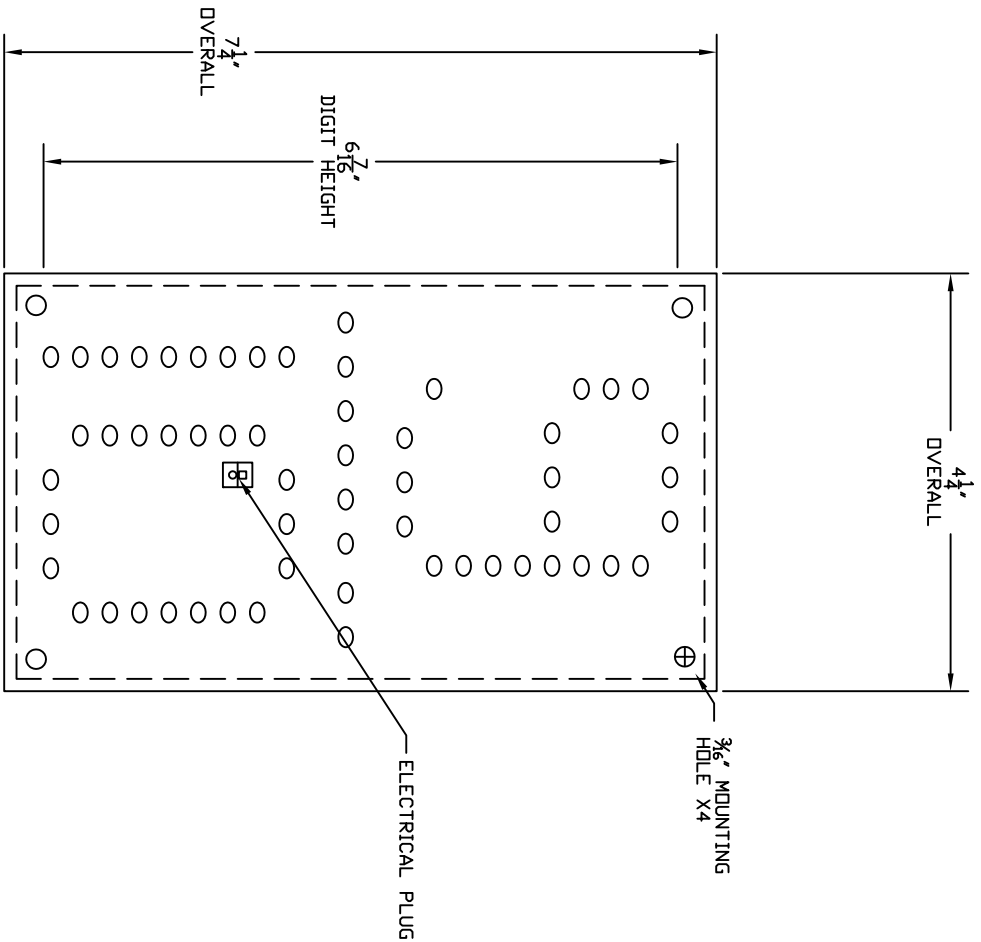

6' FULLY CONTROLLABLE
GENERATION 3 LED DIGIT

6' 3/16" ONLY
GENERATION 3 LED DIGIT

ALL DIGITS
1/2" THICK

CHG.	DATE	DWN	CHKD.	REVISIONS	CUT DISK	YES	PRE-CUT RVT	No	TITLE	SIZE	CHG.
					PATTERN #		LOCATION	EXTERIOR	6" FULLY CONTROLLABLE LED DIGIT GENERATION 3	C	N/C
					DRAWN BY	DSD	APPROVED BY	NTS			
					DATE	5/7/07	SCALE		M NUMBER	DWG. NO.	6" GEN. 3
					SHEET	1 OF 1	FINAL APP.				